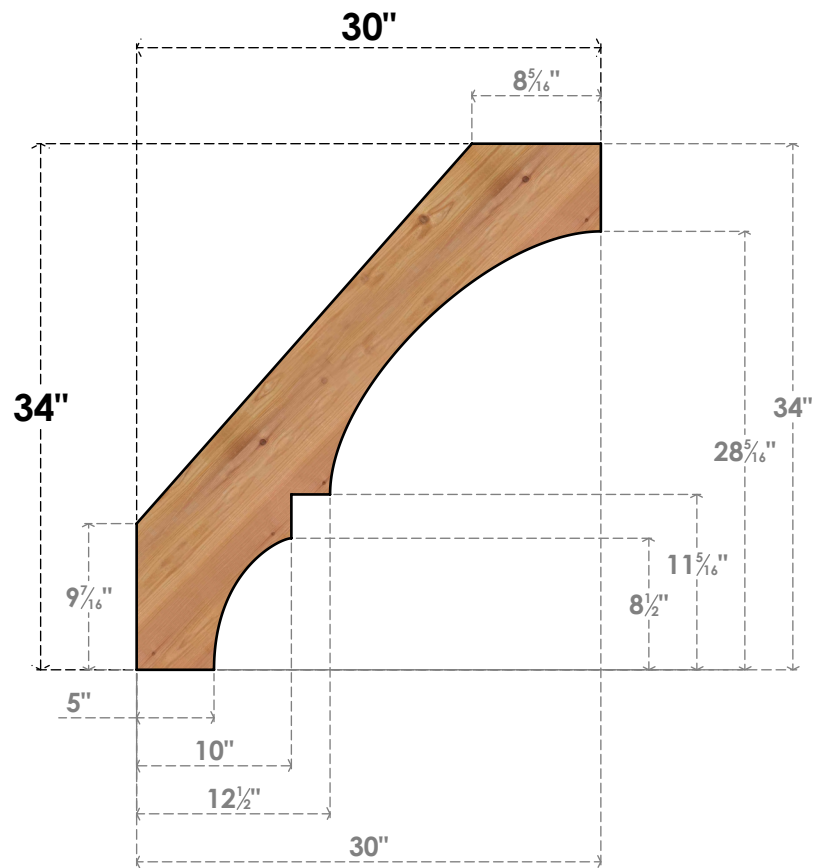

BRC06X30X34BOA00SWR

5 1/2"W X 30"D X 34"H BALBOA SMOOTH BRACE, WESTERN RED CEDAR

SIDE

FRONT

EKENA MILLWORK
 2300 WEST MAIN ST.
 CLARKSVILLE, TX 75426
 TOLL FREE: 866-607-0453
 WWW.EKENAMILLWORK.COM

NOTES

1. INSTALLATION TO BE COMPLETED IN ACCORDANCE WITH MANUFACTURER'S SPECIFICATIONS.
2. DRAWING MAY NOT BE TO SCALE
3. THIS DRAWING IS INTENDED FOR DESIGN AND PLANNING PURPOSES ONLY.
4. ALL INFORMATION CONTAINED HEREIN WAS CURRENT AT THE TIME OF DEVELOPMENT BUT MUST BE REVIEWED AND APPROVED BY THE PRODUCT MANUFACTURER TO BE CONSIDERED ACCURATE.
5. PRODUCTS ARE NOT KILN DRIED. THIS ITEM IS UNIQUE AND WILL CONTAIN THE NATURAL VARIATIONS THAT THE WOOD SPECIES OFFERS. THIS MAY RESULT IN VARIATIONS UP TO 1/4"